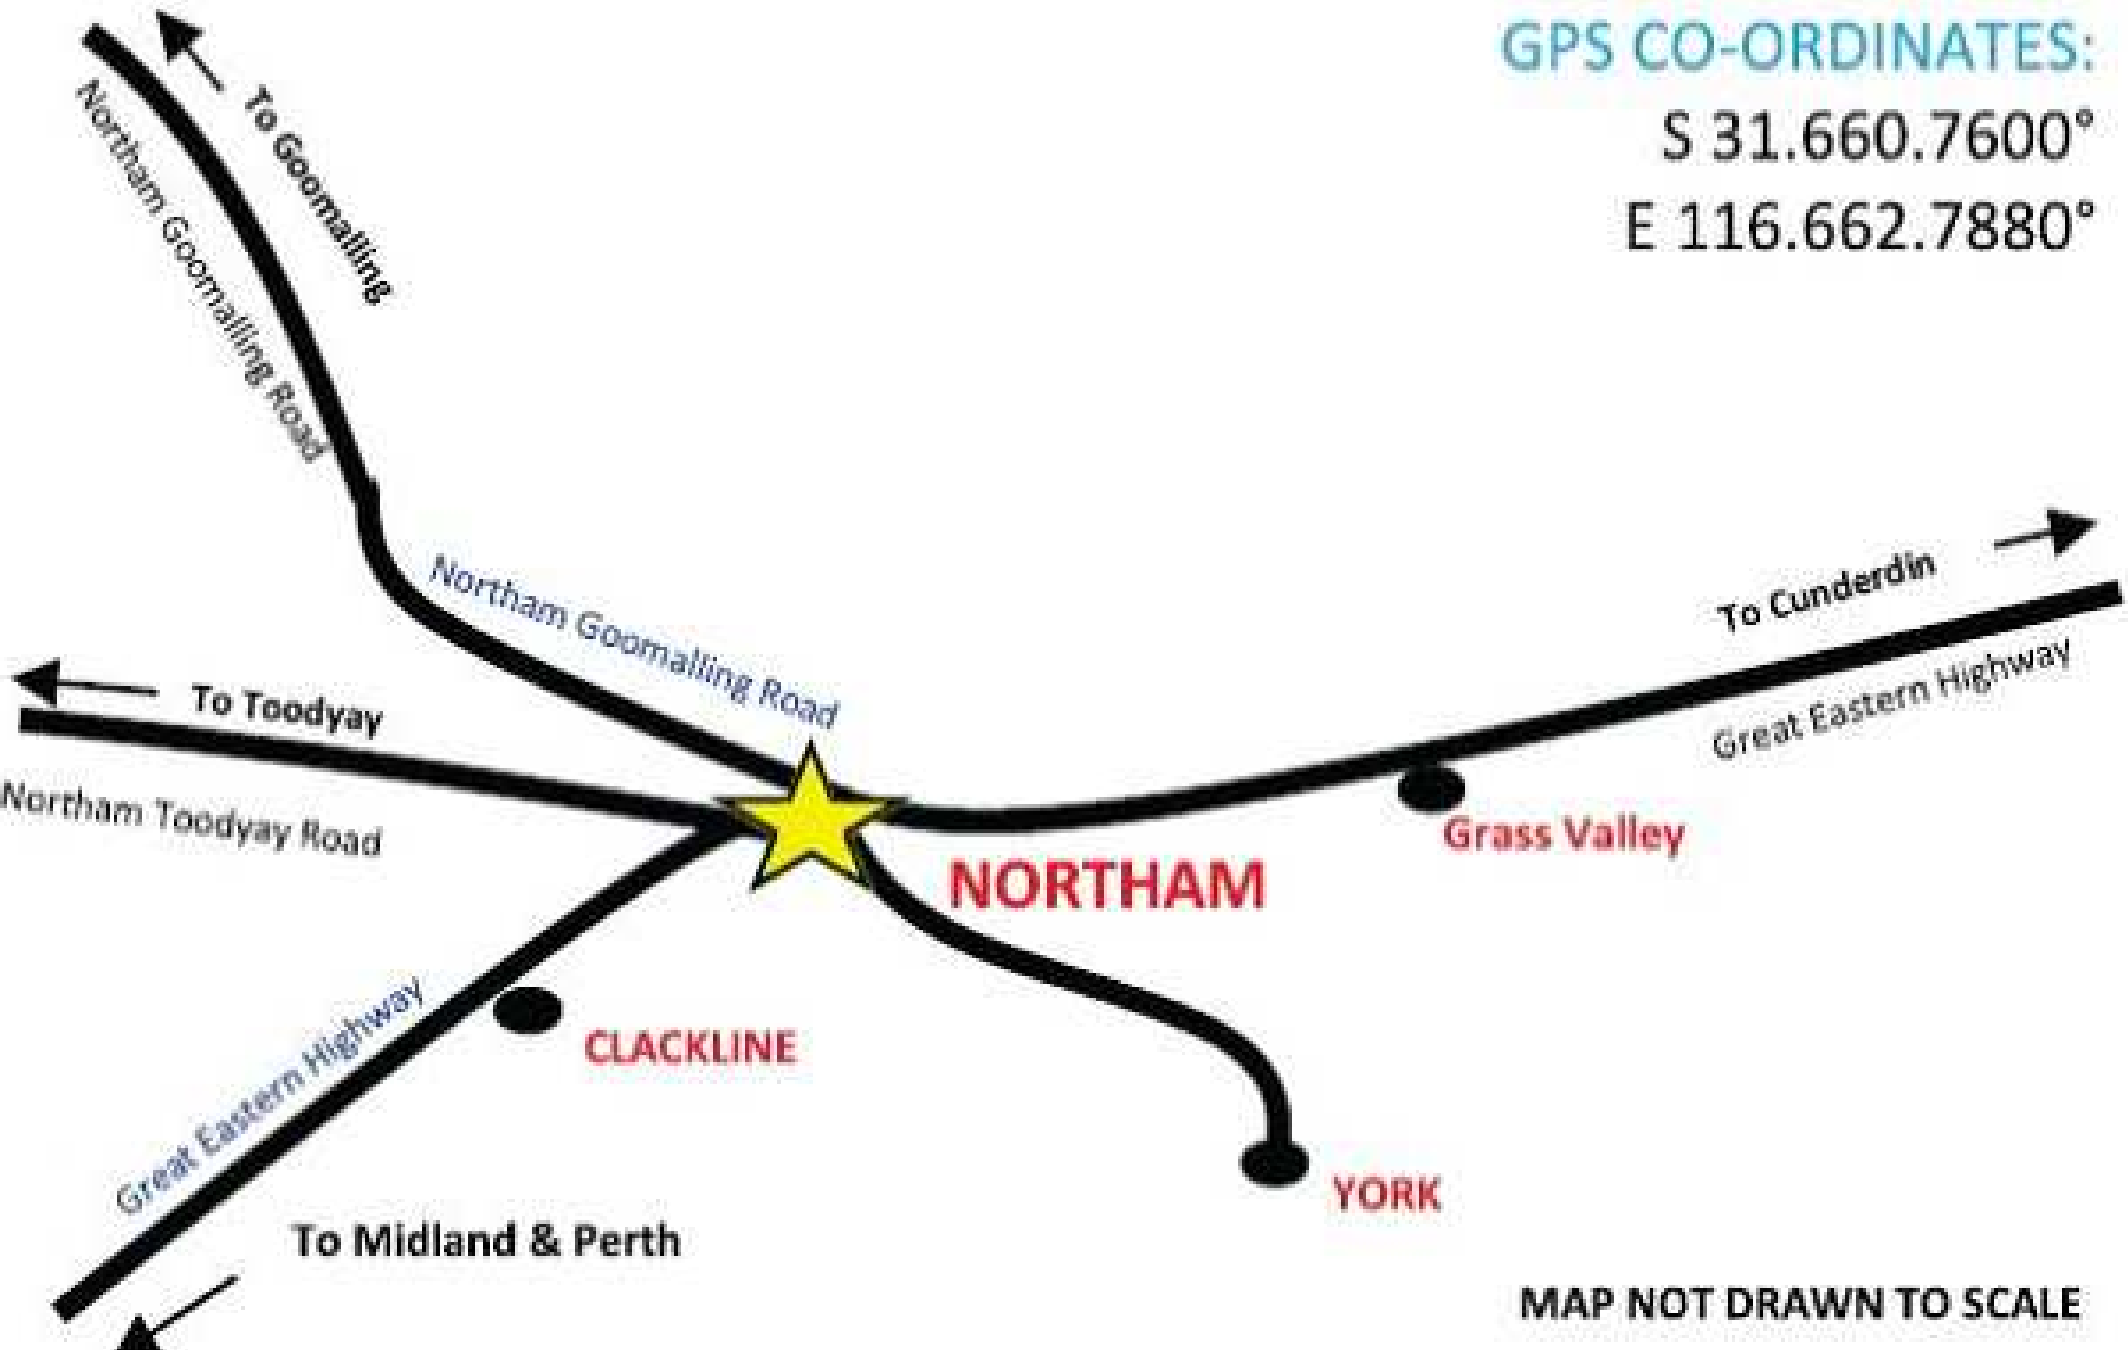

GPS CO-ORDINATES:

S 31.660.7600°

E 116.662.7880°

MAP NOT DRAWN TO SCALE

# NORTHAM TOWN CENTRE

MAP NOT DRAWN TO SCALE