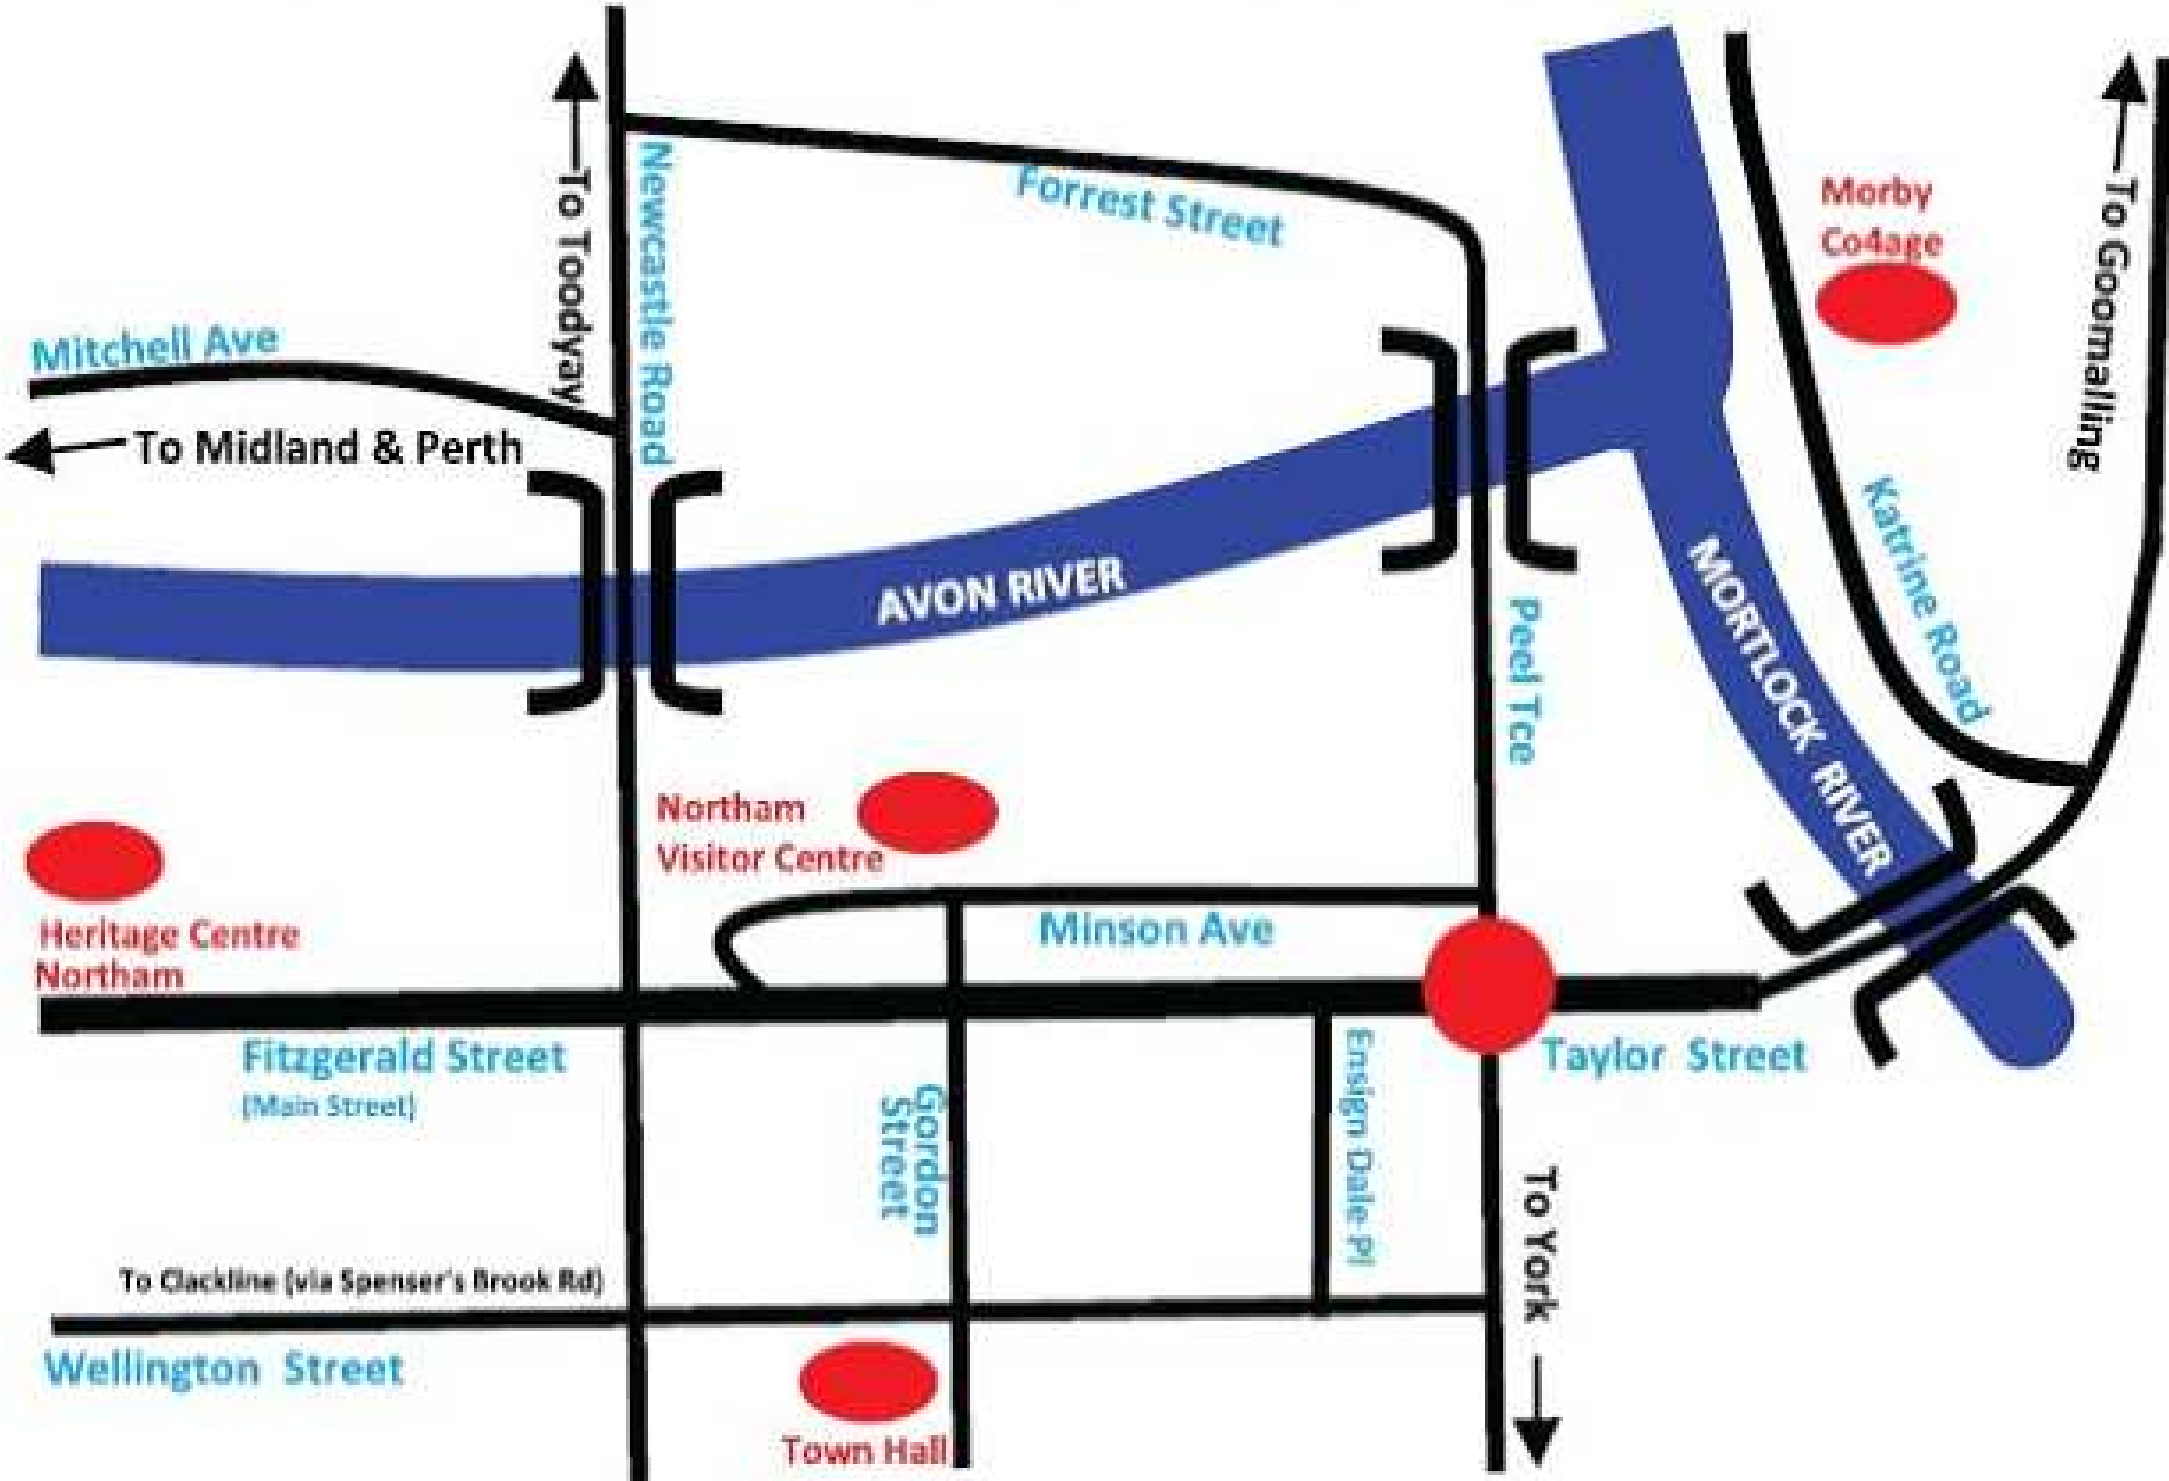

GPS CO-ORDINATES:

S 31.660.7600°

E 116.662.7880°

MAP NOT DRAWN TO SCALE

# NORTHAM TOWN CENTRE

MAP NOT DRAWN TO SCALE